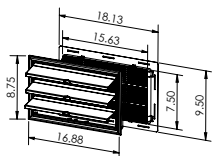

FVENT

Foundation Vent

See color matrix
pg 51

- 8 3/4" x 17" surface dimensions
- 9-1/2" x 18-1/4" flange dimensions
- 3/4" adjusts to 1-1/4" J-Channel I.D.
- 48 Square In. net free area
- 11 lbs. per carton
- 10 pieces per carton