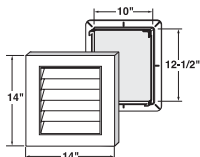

SQGV1414
14" Square Gable Vent

See color matrix
pg 51

3/4" – 1-1/4" in 1/8" increments siding receiver
1-1/2" thickness
33.59 Sq. In. net free area
3 lbs. per carton
1 system per carton