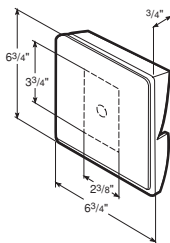

EZBLK070

Square Surface Mount
(Dutch Lap)

*Uses: Light Fixtures, Electrical Outlet
Receptacles, Water Faucets.*

6-3/4" x 6-3/4" surface dimensions

3/4" projection

Scored Knockouts:

1" Diameter round

2-3/8" x 3-3/4" rectangle

4 lbs. per carton

10 pieces per carton

See color matrix
pg 51