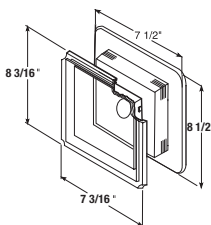

COLORS

UNIBLOCK

Universal J-Block® Mounting Block

See color matrix
pg 51

8-3/16" x 7-3/16" surface dimensions
7-1/2" x 8-1/2" flange dimensions
1/2" adjusts to 1-1/4" J-Channel I.D.
Scored Knockouts:
Round: 3-11/16" diameter
Rectangle: 2-3/8" x 3-3/4"
6 lbs. per carton
10 pieces per carton