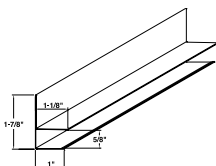

3SF58

5/8" F-Channel

12'0" length
20 lbs. per carton
25 pieces per carton / 300 feet

White, Musket Brown