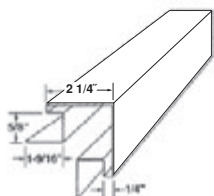

OCPSSM

Smooth Outside Corner Post

Description

- textured coating, SMP
- 28g G60 Steel
- 10'0" length

Package Information

10 pieces/carton
67 lbs./carton