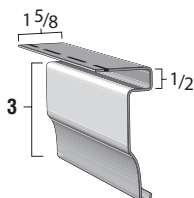

328 One Piece Wide Crown Mold Pebble Finish

12'6" length
46.46 lbs. per carton
24 pieces per carton / 300 feet
20 cartons per crate

Standard Colors
Almond, Beige, Blue,
Cream, Gray, Mist, Olive,
Pearl, Tan, White
Dark Colors
Clay, Flint