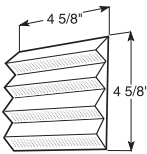

4-5/8" H x 4-5/8" W x 1-3/8" D Size
1 lb. per carton
5 pieces per carton

INTVENT

Soffit Intake/Exhaust Vent

See color matrix
pg 51

Fire Hazard: NEVER use exhaust vent w/screen for dryer ventilation. Flammable buildup on screen can cause fire. Always use a vent that is specifically designed for dryer appliances.
Uses: Soffit Applications, Kitchen Exhaust, Bathroom Exhaust.