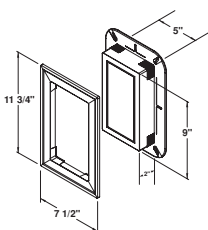

FMEBLOCK

Large J-Block®

Mounting Block*

*Includes UL approved black electrical box

Adjusts 1/2" - 1-1/4"
4.5 lbs. per carton
4 pieces per carton

See color matrix
pg 51