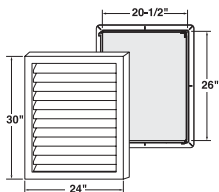

RECTGV2430
24" x 30" Rectangular
Gable Vent

See color matrix
pg 51

3/4" – 1-1/4" in 1/8" increments siding receiver
1-1/2" thickness
181.2 Sq. In. net free area
9 lbs. per carton
1 system per carton