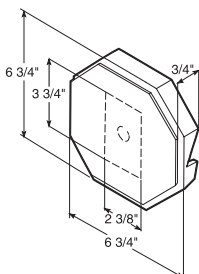

EZBLK040

Square Surface Mount
(Double 4" or Double 5")
Uses: Light Fixtures, Electrical
Outlet Receptacles, Water Faucets.

See color matrix
pg 51

6-3/4" x 6-3/4" surface dimensions
3/4" projection
Scored Knockouts:
1" diameter round
2-3/8" x 3-3/4" rectangle
4 lbs. per carton
10 pieces per carton