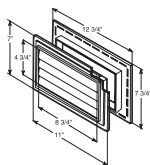

AIRVENT

Air Vent

See color matrix
pg 51

- 18 Sq. In. net free area
- 7" x 11" surface dimensions
- 7-3/4" x 12-3/4" flange dimensions
- 3/4" adjusts to 1-1/4" J-Channel I.D.
- 4 lbs. per carton
- 5 systems per carton