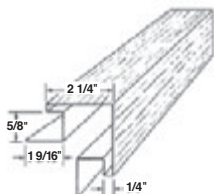

**DESCRIPTION
& PACKAGING**

COLORS

OCPSWG

Outside Corner Post

Description

- textured coating, SMP
- 28g G60 Steel
- 10'0" length

Package Information

10 pieces/carton
67 lbs./carton