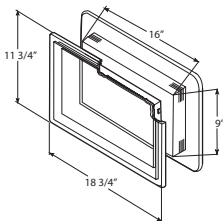

UNIBLOCKXL

Large J-Block Mounting Block

See color matrix
pg 51

9" x 16" surface dimensions
11.67" x 18.71" flange dimensions
1-1/4" J-Channel I.D.
1/2" adjusts to 1-1/4" J-Channel I.D.
Scored Knockouts:
Round: 3-11/16" diameter
Rectangle: 2-3/8" x 3-3/4"
5 lbs. per carton
4 pieces per carton