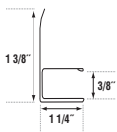

36692

3/8" F-Channel

1 1/4" Face
For use with Triple 4 and Quad 4 Aluminum Soffit

12'0" length
37 lbs. per carton
25 pieces per carton / 300 feet

Almond, Beige, Black, Briarwood, Clay, Cream, Dark Bronze, Flint, Forest, Gray, Hampton Red*, Mist, Musket Brown, Norwegian Wood, Olive*, Pearl, Royal Brown, Scotch Pine, Tan, Teak, Terratone, Thistle*, White