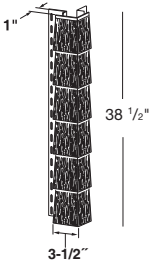

571 Cedar Spectrum Perfection Corner Post Triple 5"

31" length
Thickness .080" Nominal
19.50 lbs. per carton
10 pieces per carton
31" l x 1" projection
x 3-1/2" w

Standard Colors

White, Almond, Amber,
Bayou, Clay, Cream, Flint,
Gray, Hampton Red,
Hazelnut, Olive, Palm,
Pearl, Pewter, Sagebrook,
Shaded Cedar, Shaded
Grey, Shadow, Tan, Teak,
Thistle, Wedgewood

* Upcharge applies.