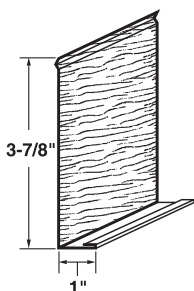

**DESCRIPTION
& PACKAGING**

COLORS

F4SWG

Woodgrain Embossed
4" Fascia Trim

1. Description
2. textured coating, SMP
   - 28g G60 Steel
   - 10' length

Package Information
20 pieces/carton
55 lbs./carton

- White
- Dark Bronze
- Musket Brown
- Pebblestone Clay
- Wicker