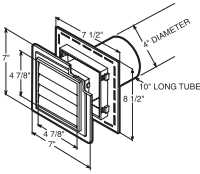

EXVENT

Louvered Exhaust VentBlock

See color matrix
pg 51

7" x 7" surface dimensions
8-1/2" x 7-1/2" flange dimensions
3/4" adjusts to 1-1/4" J-Channel I.D.
10" tube length
4" tube diameter:
1 lb. per carton
1 system per carton