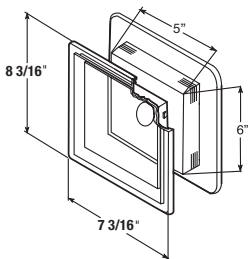

COLORS

UNIBLOCK

Universal J-Block® Mounting Block

See color matrix
pg 51

8-3/16" x 7-3/16" surface dimensions
7-1/2" x 8-1/2" flange dimensions
1/2" adjusts to 1-1/4" J-Channel I.D.
Scored Knockouts:
Round: 3-11/16" diameter
Rectangle: 2-3/8" x 3-3/4"
6 lbs. per carton
10 pieces per carton