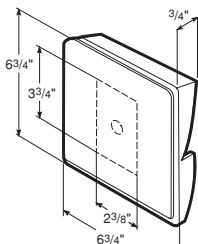

**DESCRIPTION
& PACKAGING**

COLORS

EBLOCK

UL[®] Electrical Block
Includes electrical box and
mounting block. Can be used with
insulated siding.

See color matrix
pg 51

7 1/8" x 7 3/4"
Siding Receiver: 3/4" - 1-1/4" in 1/8" increments
Scored Knockouts
1 lb. per carton
1 piece per carton