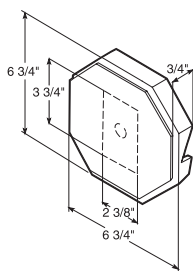

**DESCRIPTION
& PACKAGING**

COLORS

EZBLK110

Octagon Surface Mount
(Dutch Lap)

*Uses: Light Fixtures, Electrical
Outlet Receptacles, Water Faucets.*

6-3/4" x 6-3/4" surface dimensions

3/4" projection

Scored Knockouts:

1" diameter round

2-3/8" x 3-3/4" rectangle

4 lbs. per carton

10 pieces per carton

See color matrix
pg 51