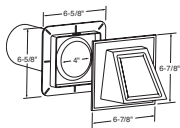

**DESCRIPTION
& PACKAGING**

COLORS

DRYERHOOD

Hooded Exhaust Vent System

See color matrix
pg 51

- 3/4" siding receiver;
- 3/4" adjusts to 1 1/4"
- 4" diameter tube
- 1 system per carton
- 1 lb. per carton