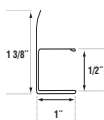

36692

3/8" F-Channel

1 1/4" Face
For use with Triple 4 and Quad 4 Aluminum Soffit

12'0" length
37 lbs. per carton
25 pieces per carton / 300 feet

Almond, Beige, Black, Briarwood, Clay, Cream, Dark Bronze, Flint, Forest, Gray, Hampton Red*, Mist, Musket Brown, Norwegian Wood, Olive*, Pearl, Royal Brown, Scotch Pine, Tan, Teak, Terratone, Thistle*, White