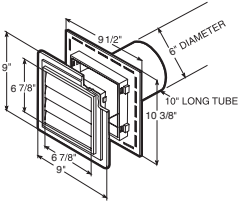

EXVENT6

6" Louvered Exhaust Vent

See color matrix
pg 51

9" x 9" surface dimensions
9.5" x 10.365" flange dimensions
3/4" adjusts to 1-1/4" J-Channel I.D.
17.6 sq. in. free area
10" tube length
6" tube diameter:
1.2 lb. per carton
1 system per carton

INTAKE

Intake Louver

See color matrix
pg 51

Note: For use with ExVENT