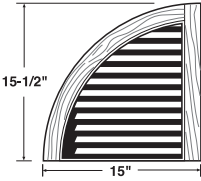

ARCH15LV

Open Louvered Arch Top
Note: Applies to 15" width shutters only.

Nominal 15" wide
High-density copolymer
Baked-on acrylic finish
1 pair carton
3 lbs. per carton

(33) Black, (99) Blackwatch Green, (41) Blue, (59) Brown, (BLU) Coastal Blue, (IJ) Dark Berry, (95) Dark Navy, (56) Dark Spruce, (16) Gray, (55) Green, (52) Pebblestone Clay, (PE) Peppercorn, (38) Red, (CRM) Sand Dollar, (93) Spanish Moss, (SL) Terra Brown, (SK) Vineyard Red, (11) White, (58) Winestone