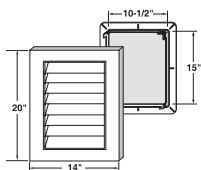

RECTGV
14" x 20" Rectangular
Gable Vent

See color matrix
pg 51

3/4" – 1-1/4" in 1/8" increments siding receiver
1-1/2" thickness
23.29 Sq. In. net free area
4 lbs. per carton
1 system per carton