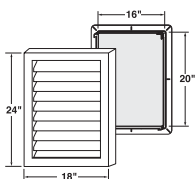

RECTGV1824
18" x 24" Rectangular
Gable Vent

See color matrix
pg 51

3/4" – 1-1/4" in 1/8" increments siding receiver
1-1/2" thickness
92.88 Sq. In. net free area
6 lbs. per carton
1 system per carton