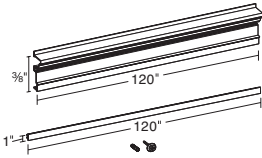

1 lbs. per carton
1 piece per carton
(includes styrene adhesive)

MANTEL120

Long Length Mantel
System

White (Paintable)

7-3/8" face height
120" length
Plain Cover Strip:
1" height
.139" thickness
120" length
1 mantel system carton
15 lbs. per carton