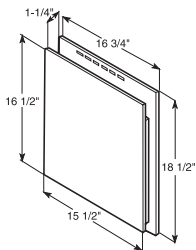

METER

Meter Base J-Block® *Uses: Hose Racks, Electrical Meter Bases.*

See color matrix
pg 51

16-1/2" x 15-1/2" surface dimensions
18-1/2" x 16-3/4" flange dimensions
1-1/4" J-Channel I.D.
10 lbs. per carton
5 pieces per carton