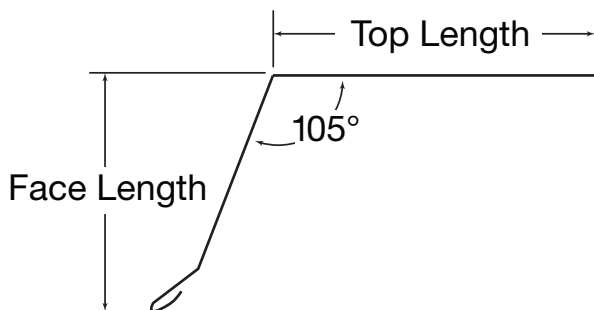

Color Group 1	White, Black, Dark Bronze, Musket Brown, Pebblestone Clay, Royal Brown, Terra Bronze
Color Group 2	Mill, White, Black, Dark Bronze, Musket Brown, Pebblestone Clay, Royal Brown, Terra Bronze
Color Group 3	Mill, White, Almond, Black, Cameo, Charcoal Grey, Desert Sand, Jefferson Tan, Montana Suede, Pebblestone Clay, Royal Brown, Sandtone, Terra Bronze, Wicker
Color Group 4	White, Almond, Black, Cameo, Dark Bronze, Musket Brown, Pebblestone Clay, Royal Brown, Terra Bronze, Wicker
Color Group 5	White, Almond, Black, Cameo, Charcoal Grey, Cream, Dark Bronze, Desert Sand, Evergreen, Jefferson Tan, Linen, London Brown, Montana Suede, Musket Brown, Pebblestone Clay, Royal Brown, Rugged Canyon, Russet Red, Sandtone, Silver Grey, Terra Bronze, Victorian Grey, Wicker